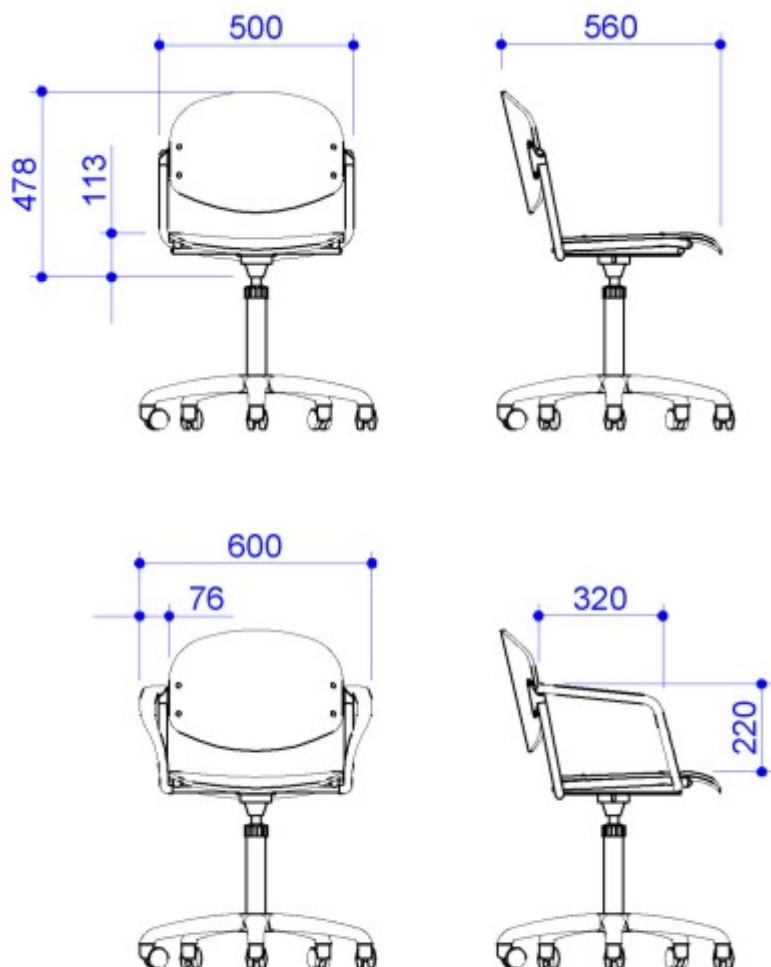

ACCESSORIES

Right polyurethane arm Alina, facing the chair

Left polyurethane arm Alina, facing the chair

DIMENSIONS

Le dimensioni sono espresse in millimetri (mm) e devono essere considerate esclusivamente ad uso informativo.

All dimensions are indicated in millimetres (mm) and they must be considered only as a product information.