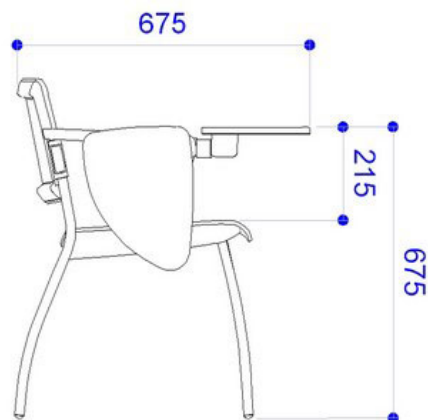

Black PS writing tablet, right-hand, suitable with joint cod. ZST15M

Right polyurethane arm Wendy for writing tablet, facing the chair

Black plastic pair of Multi arms

Grey plastic pair of Multi arms

White plastic pair of Multi arms

DIMENSIONS

Le dimensioni indicate sono espresse in millimetri (mm) e devono essere considerate solo informative.
The dimensions are indicated in millimetres (mm) and they must be considered only as an informations.