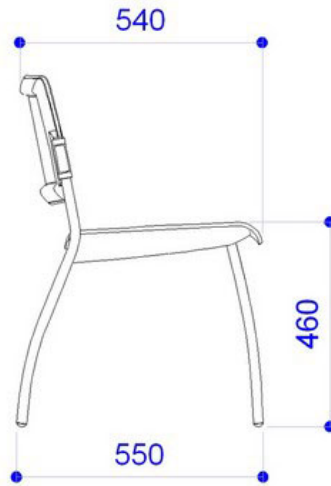

Black PS writing tablet, right-hand, suitable with joint cod. ZST15M

Right polyurethane arm Wendy for writing tablet, facing the chair

Black plastic pair of Multi arms

Grey plastic pair of Multi arms

White plastic pair of Multi arms

DIMENSIONS

Le dimensioni indicate sono espresse in millimetri (mm) e devono essere considerate solo informative.
The dimensions are indicated in millimetres (mm) and they must be considered only as an informations.