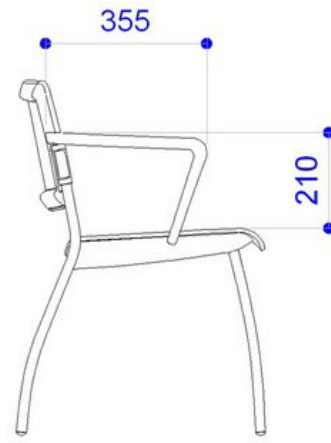

Black PS writing tablet, right-hand, suitable with joint cod. ZST15M

Right polyurethane arm Wendy for writing tablet, facing the chair

Black plastic pair of Multi arms

Grey plastic pair of Multi arms

White plastic pair of Multi arms

DIMENSIONS

Le dimensioni indicate sono espresse in millimetri (mm) e devono essere considerate solo informative.
The dimensions are indicated in millimetres (mm) and they must be considered only as an informations.