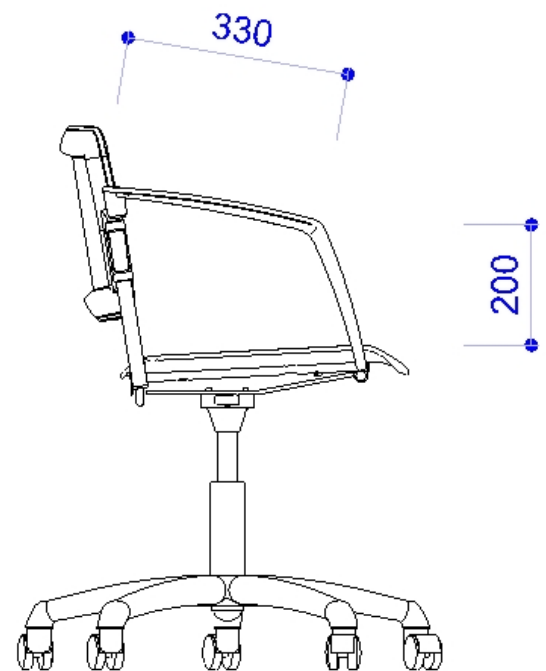

Window Grey - RAL 7040

SEAT

Window Grey - RAL 7040

Signal White - RAL 9003

Jet Black - RAL 9005

ACCESSORIES

Black plastic pair of Multi arms

Grey plastic pair of Multi arms

White plastic pair of Multi arms

DIMENSIONS

Le dimensioni indicate sono espresse in millimetri (mm) e devono essere considerate solo informative

The dimensions are indicated in millimetres (mm) and they must be considered only as an informations