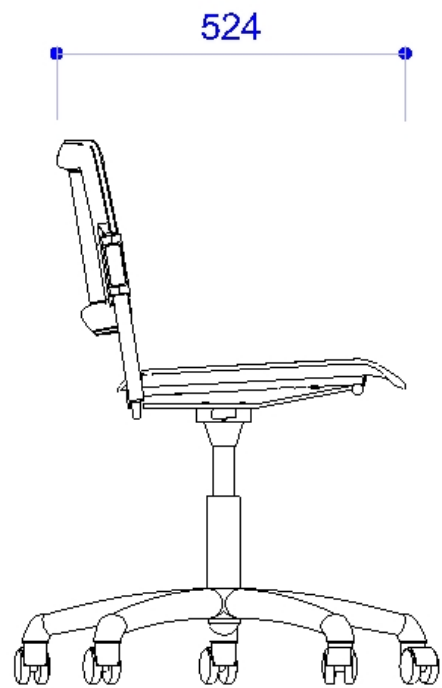

Window Grey - RAL 7040

SEAT

Window Grey - RAL 7040

Signal White - RAL 9003

Jet Black - RAL 9005

ACCESSORIES

Black plastic pair of Multi arms

Grey plastic pair of Multi arms

White plastic pair of Multi arms

DIMENSIONS

Le dimensioni indicate sono espresse in millimetri (mm) e devono essere considerate solo informative

The dimensions are indicated in millimetres (mm) and they must be considered only as an informations