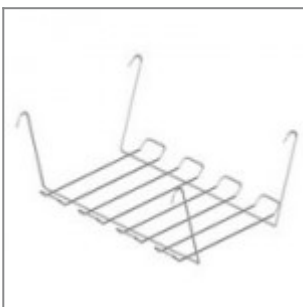

ALINA NET CASTORS CHAIR Design Diemmebi R&D

Family of chairs with epoxy-coated or chrome-plated metal frame. Seat and back come in wood or to be upholstered. Available also with seat to be upholstered and mesh back. Wide range of accessories available. Ideal for waiting areas, conference rooms and also as a visitor chair.

ACCESSORIES

Right polyurethane arm Alina, facing the chair

Left polyurethane arm Alina, facing the chair

Left polyurethane arm Alina for writing tablet, facing the chair

Alina back metal frame with black mesh

Service trolley for chairs, complete with castors

Short liking device for chair or 1 arm and writing tablet

Long liking device for 2 arms chair and writing tablet

Black metal basket

Right-hand antipanic joint for writing tablet modd. ZATV10P90, ZATV10L06