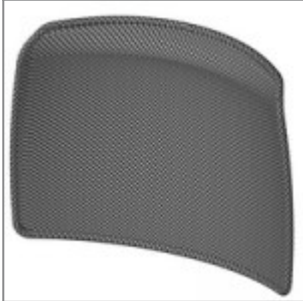

ALINA NET CASTORS CHAIR Design Diemmebi R&D

Family of chairs with epoxy-coated or chrome-plated metal frame. Seat and back come in wood or to be upholstered. Available also with seat to be upholstered and mesh back. Wide range of accessories available. Ideal for waiting areas, conference rooms and also as a visitor chair.

ACCESSORIES

Right polyurethane arm Alina, facing the chair

Left polyurethane arm Alina, facing the chair

Left polyurethane arm Alina for writing tablet, facing the chair

Alina back metal frame with black mesh

Service trolley for chairs, complete with castors

Short liking device for chair or 1 arm and writing tablet

Long liking device for 2 arms chair and writing tablet

Black metal basket

Right-hand antipanic joint for writing tablet modd. ZATV10P90, ZATV10L06