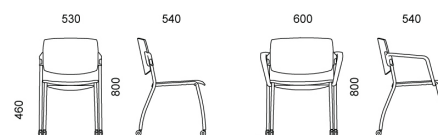

Right-hand varnished beech wood writing tablet, suitable with joint cod. ZST15M

Black PS writing tablet, right-hand, suitable with joint cod. ZST15M

DIMENSIONS

ALINA SOFT | NET . Design Diemmebi R&D

DIEMMEBI[®]