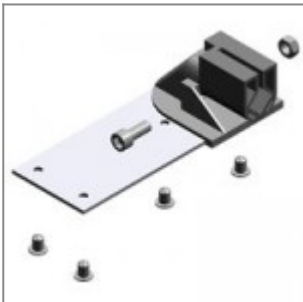

ACCESSORIES

Right polyurethane arm Alina, facing the chair

Left polyurethane arm Alina, facing the chair

Left polyurethane arm Alina for writing tablet, facing the chair

Alina back metal frame with black mesh

Service trolley for chairs, complete with castors

Short liking device for chair or 1 arm and writing tablet

Long liking device for 2 arms chair and writing tablet

Black metal basket

Right-hand antipanic joint for writing tablet modd. ZATV10P90, ZATV10L06

Left/Right-hand antipanic writing tablet in varnished beech, suitable with ZASN10P90, ZASN20P90

Left/Right-hand antipanic writing tablet in black ABS, suitable with ZASN10P90, ZASN20P90

Nylon joint with fixing metal plate for writing tablet modd. ZTF2635, ZTF2635DX, ZTP2635

Right-hand varnished beech wood writing tablet, suitable with joint cod. ZST15M

Black PS writing tablet, right-hand, suitable with joint cod. ZST15M

DIMENSIONS

ALINA SOFT | NET . Design Diemmebi R&D

DIEMMEBI[®]