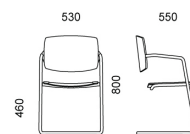

### ACCESSORIES

Grey Ral 7040 polypropylene seat cover for cantilever version (do not use with WYSD10P90)

Black polypropylene seat cover for cantilever version (do not use with WYSD10P90)

## DIMENSIONS

**ALINA** SOFT | NET . Design Diemmebi R&D

**DIEMMEBI**<sup>®</sup>

---

SLITTA | *CANTILEVER CHAIR*