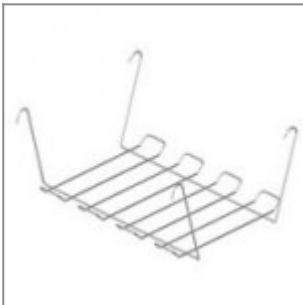

## ALINA SOFT CASTORS CHAIR Design Diemmebi R&D

Family of chairs with epoxy-coated or chrome-plated metal frame. Seat and back come in wood or to be upholstered. Available also with seat to be upholstered and mesh back. Wide range of accessories available. Ideal for waiting areas, conference rooms and also as a visitor chair.

### ACCESSORIES

Right polyurethane arm Alina, facing the chair

Left polyurethane arm Alina, facing the chair

Left polyurethane arm Alina for writing tablet, facing the chair

Service trolley for chairs, complete with castors

Short liking device for chair or 1 arm and writing tablet

Long liking device for 2 arms chair and writing tablet

Black metal basket

Right-hand antipanic joint for writing tablet modd. ZATV10P90, ZATV10L06