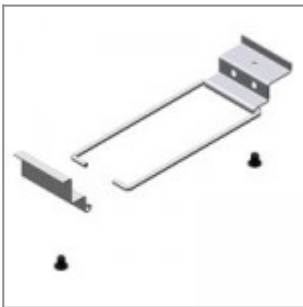

FINISHES

FRAME

Signal White - RAL 9003

ACCESSORIES

Black spacer for chairs, accessories not included

Flou aluminium painted arm with ABS arm-rest for writing tablet, left facing the chair

Flou chromed arm with ABS arm-rest for writing tablet, left facing the chair

Aluminium painted arm Flou with ABS arm-rest

Flou black painted arm with ABS arm-rest for writing tablet, left facing the chair

Chrome arm Flou with ABS arm-rest

Black painted arm Flou with ABS arm-rest

Black painted metal trolley, complete of castors

Long metal linking device to link chairs Versa/Flou

Black metal basket for chair Versa/Flou

Right-hand antipanic joint for writing tablet modd. ZATV10P90, ZATV10L06

Left-hand antipanic joint for writing tablet modd. ZATV10P90, ZATV10L06

Black plastic spacer / linking device for four legged chairs (2 pcs per chair are needed)

Long metal linking device for four legged armchairs (to be assembled just with ZAAG10P90)

Plastic sliding cap glide for soft and rough surfaces (useful for Flou, laMia and Volée frames)