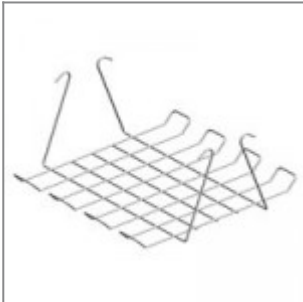

FLOU WOOD CHAIR Design Diemmebi R&D

Family of chairs with epoxy-coated or chrome-plated metal frame. Seat and back made of wood or injection moulded polypropylene, also available in the flame retardant version. In the moulded versions made of plastic material, back and seat inners can be upholstered and added for more comfort. Wide range of accessories available. Ideal for public spaces in general

FINISHES

FRAME

Signal White - RAL 9003

ACCESSORIES

Black spacer for chairs, accessories not included

Flou aluminium painted arm with ABS arm-rest for writing tablet, left facing the chair

Flou chromed arm with ABS arm-rest for writing tablet, left facing the chair

Aluminium painted arm Flou with ABS arm-rest

Flou black painted arm with ABS arm-rest for writing tablet, left facing the chair

Chrome arm Flou with ABS arm-rest

Black painted arm Flou with ABS arm-rest

Black painted metal trolley, complete of castors

Long metal linking device to link chairs Versa/Flou

Black metal basket for chair Versa/Flou

Right-hand antipanic joint for writing tablet modd. ZATV10P90, ZATV10L06

Left-hand antipanic joint for writing tablet modd. ZATV10P90, ZATV10L06