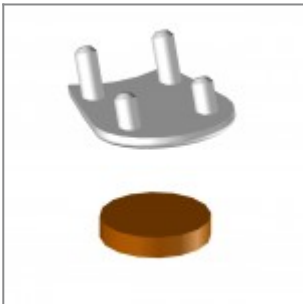

Right-hand varnished beech wood writing tablet, suitable with joint cod. ZST15M

Left-hand varnished beech wood writing tablet, suitable with joint cod. ZST15M

Black PS writing tablet, right-hand, suitable with joint cod. ZST15M

Black plastic spacer / linking device for four legged chairs (2 pcs per chair are needed)

Long metal linking device for four legged armchairs (to be assembled just with ZAAG10P90)

Plastic sliding cap glide for soft and rough surfaces (useful for Flou, laMia and Volée frames)