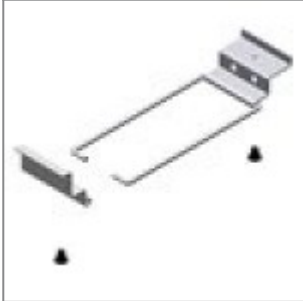

Left/Right-hand antipanic writing tablet in varnished beech, suitable with ZASN10P90, ZASN20P90

Left/Right-hand antipanic writing tablet in black ABS, suitable with ZASN10P90, ZASN20P90

Nylon joint with fixing metal plate for writing tablet modd. ZTF2635, ZTF2635DX, ZTP2635

Right-hand varnished beech wood writing tablet, suitable with joint cod. ZST15M

Left-hand varnished beech wood writing tablet, suitable with joint cod. ZST15M

Black PS writing tablet, right-hand, suitable with joint cod. ZST15M

Black plastic spacer / linking device for four legged chairs (2 pcs per chair are needed)

Long metal linking device for four legged armchairs (to be assembled just with ZAAG10P90)

Plastic sliding cap glide for soft and rough surfaces (useful for Flou, laMia and Volée frames)