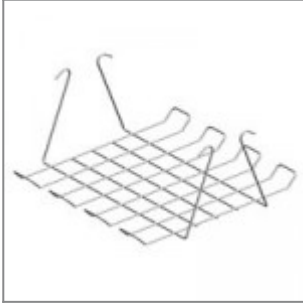

Aluminium painted arm Flou with ABS arm-rest

Flou black painted arm with ABS arm-rest for writing tablet, left facing the chair

Chrome arm Flou with ABS arm-rest

Black painted arm Flou with ABS arm-rest

Flou seat and back in blue PP colour

Flou seat and back in grey PP colour

Flou seat and back in pistachio PP colour

Flou seat and back in red PP colour

Black painted metal trolley, complete of castors

Long metal linking device to link chairs Versa/Flou