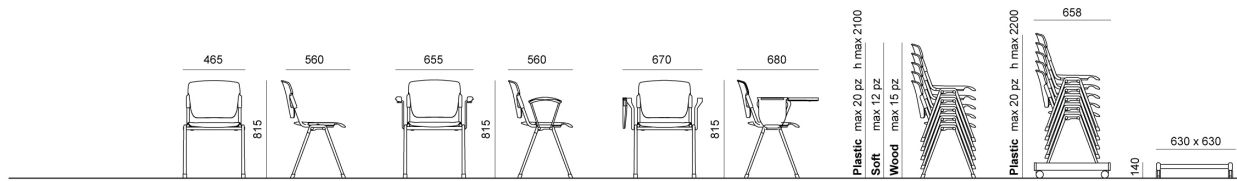

DIMENSIONS

FLOU PLASTIC | SOFT | WOOD . Design Diemmebi R&D

DIEMMEBI®

SEDA CON E SENZA BRACCIOLI E SCRITTOIO | CHAIR WITH OR WITHOUT ARMS AND WRITING TABLET