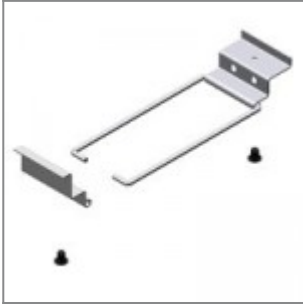

FINISHES

FRAME

Signal White - RAL 9003

ACCESSORIES

Black spacer for chairs, accessories not included

Flou aluminium painted arm with ABS arm-rest for writing tablet, left facing the chair

Flou chromed arm with ABS arm-rest for writing tablet, left facing the chair

Aluminium painted arm Flou with ABS arm-rest

Flou black painted arm with ABS arm-rest for writing tablet, left facing the chair

Chrome arm Flou with ABS arm-rest

Black painted arm Flou with ABS arm-rest

Flou seat and back in blue PP colour

Flou seat and back in grey PP colour

Flou seat and back in pistachio PP colour

Flou seat and back in red PP colour

Black painted metal trolley, complete of castors

Long metal linking device to link chairs Versa/Flou

Black metal basket for chair Versa/Flou

Right-hand antipanic joint for writing tablet modd. ZATV10P90, ZATV10L06

Left-hand antipanic joint for writing tablet modd. ZATV10P90, ZATV10L06

Left/Right-hand antipanic writing tablet in varnished beech, suitable with ZASN10P90, ZASN20P90