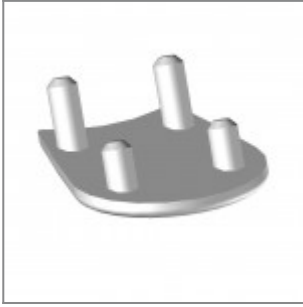

Left-hand varnished beech wood writing tablet, suitable with joint cod. ZST15M

Black PS writing tablet, right-hand, suitable with joint cod. ZST15M

Black plastic spacer / linking device for four legged chairs (2 pcs per chair are needed)

Long metal linking device for four legged armchairs (to be assembled just with ZAAG10P90)

Plastic sliding cap glide for soft and rough surfaces (useful for Flou, laMia and Volée frames)

Plastic cap with felt sticker for delicate floor coverings (useful for Flou, laMia and Volée frames)