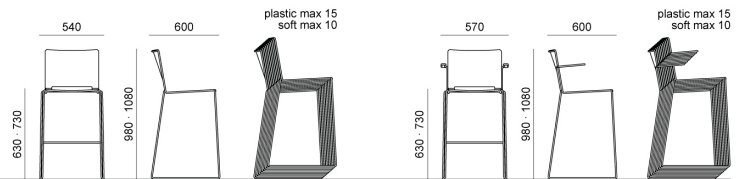

DIMENSIONS

laFILÒ PLASTIC | SOFT . Design Basaglia + Rota Nodari

DIEMMEBI®