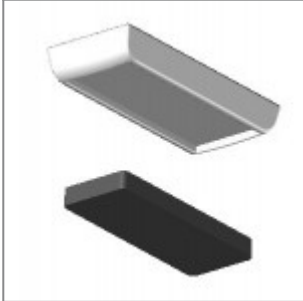

laFILÒ SOFT STOOL WITH ARMS Design Alberto Basaglia Natalia Rota Nodari

Family of chairs with epoxy-coated or chrome-plated metal frame. Injection moulded polypropylene seat and back with anti-UV treatment. Flame retardant version available. Both the back and the seat or the seat only can be padded. Also available with armrests and various accessories. Ideal for public areas in general in the skid base version. Four legs version suitable for home environments.

Pantone - 375C

ACCESSORIES

Short linking device w/handle, for Ø11 rod tube chair frames without arms

Long linking device w/handle, for Ø11 rod tube chair frames with arms and writing tablet

Plastic sliding cap glide for soft and rough surfaces suitable for rod tube frames glides

Plastic cap with felt sticker for delicate floor coverings suitable for rod tube frames glides

DIMENSIONS

laFILÒ PLASTIC | SOFT . Design Basaglia + Rota Nodari

DIEMMEBI[®]

SGABELLO | STOOL