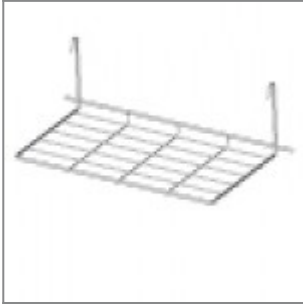

## ACCESSORIES

Black painted chair trolley for skid chairs

Long linking device w/handle, for Ø11 rod tube chair frames with arms and writing tablet

Chrome metal basket for laFilò skid frames

Black HPL laFilò writing tablet, removable from the arm, right facing the chair (suitable for joint FOSN10A90)