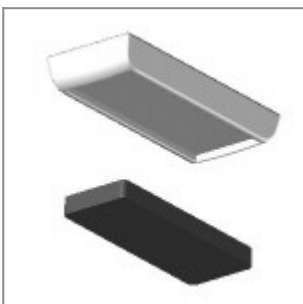

## ACCESSORIES

Black painted chair trolley for skid chairs

Long linking device w/handle, for Ø11 rod tube chair frames with arms and writing tablet

Chrome metal basket for laFilò skid frames

Black HPL laFilò writing tablet, removable from the arm, right facing the chair (suitable for joint FOSN10A90)

White HPL laFilò writing tablet, removable from the arm, right facing the chair (suitable for joint FOSN10A90)

Black painted spacer bar for laFilò chairs (screws not included)

Plastic sliding cap glide for soft and rough surfaces suitable for rod tube frames glides