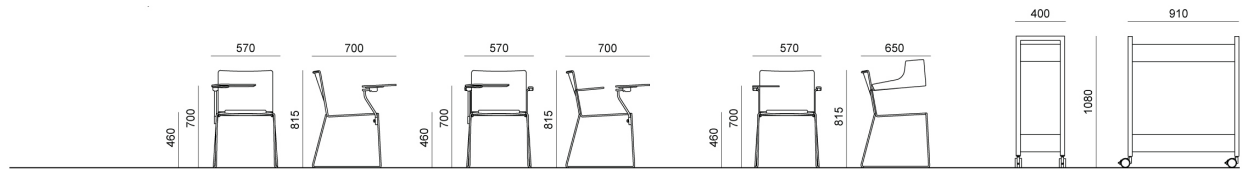

## DIMENSIONS

laFILÒ PLASTIC | SOFT . Design Basaglia + Rota Nodari

DIEMMEBI®

SEDIA CON SCRITTOIO + CARRELLO PORTA TAVOLETTE | CHAIR WITH REMOVABLE WRITING TABLET + TROLLEY FOR WRITING TABLETS