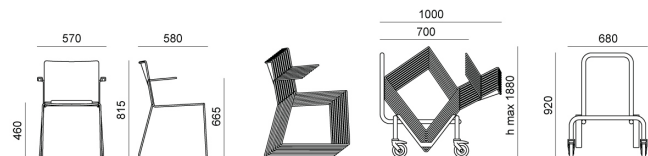

Black painted chair trolley for skid chairs

Short linking device w/handle, for Ø11 rod tube chair frames without arms

Long linking device w/handle, for Ø11 rod tube chair frames with arms and writing tablet

Chrome metal basket for laFilò skid frames

Black painted spacer bar for laFilò chairs (screws not included)

Plastic sliding cap glide for soft and rough surfaces suitable for rod tube frames glides

Plastic cap with felt sticker for delicate floor coverings suitable for rod tube frames glides

DIMENSIONS

laFILÒ PLASTIC | SOFT . Design Basaglia + Rota Nodari

DIEMMEBI®

SEDIA CON BRACCIOLI | CHAIR WITH ARMS