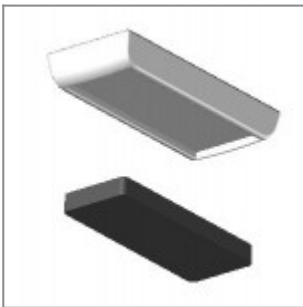

Black painted chair trolley for skid chairs

Short linking device w/handle, for Ø11 rod tube chair frames without arms

Long linking device w/handle, for Ø11 rod tube chair frames with arms and writing tablet

Chrome metal basket for laFilò skid frames

Black painted spacer bar for laFilò chairs (screws not included)

Plastic sliding cap glide for soft and rough surfaces suitable for rod tube frames glides

Plastic cap with felt sticker for delicate floor coverings suitable for rod tube frames glides