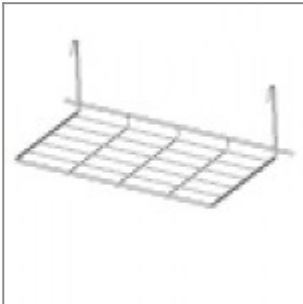

Grey Ral 7040 la Filò seat and back polypropylene UV-resistant 300 KLangley

Sand la Filò seat and back polypropylene UV-resistant 300 KLangley

White Ral 9003 la Filò seat and back polypropylene UV resistant 300 KLangley

Black painted chair trolley for skid chairs

Short linking device w/handle, for Ø11 rod tube chair frames without arms

Long linking device w/handle, for Ø11 rod tube chair frames with arms and writing tablet