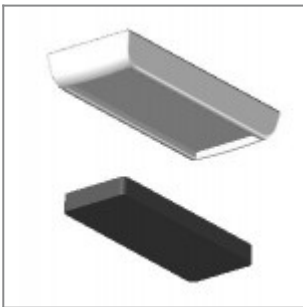

## ACCESSORIES

Brown single felt mm12x30x4 for laKendò and Eclipse four legged frame glide

Short linking device w/handle, for Ø11 rod tube chair frames without arms

Long linking device w/handle, for Ø11 rod tube chair frames with arms and writing tablet

Plastic sliding cap glide for soft and rough surfaces suitable for rod tube frames glides

Plastic cap with felt sticker for delicate floor coverings suitable for rod tube frames glides