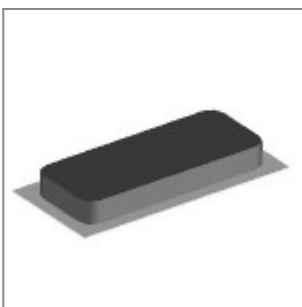

Brown single felt mm12x30x4 for laKendò and Eclipse four legged frame glide