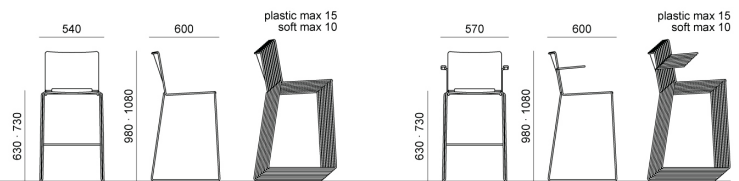

## ACCESSORIES

Brown single felt mm12x30x4 for laKendò and Eclipse four legged frame glide

Short linking device w/handle, for Ø11 rod tube chair frames without arms

Long linking device w/handle, for Ø11 rod tube chair frames with arms and writing tablet

## DIMENSIONS

laFILÒ PLASTIC | SOFT . Design Basaglia + Rota Nodari

DIEMMEBI®

SGABELLO | STOOL