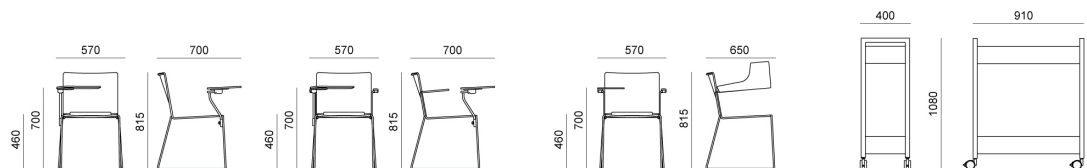

DIMENSIONS

laFILÒ PLASTIC | SOFT . Design Basaglia + Rota Nodari

DIEMMEBI

SEDIA CON SCRITTOIO + CARRELLO PORTA TAVOLETTE | CHAIR WITH REMOVABLE WRITING TABLET + TROLLEY FOR WRITING TABLETS