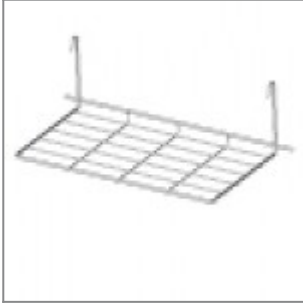

Pantone - 375C

ACCESSORIES

Black painted chair trolley for skid chairs

Short linking device w/handle, for Ø11 rod tube chair frames without arms

Long linking device w/handle, for Ø11 rod tube chair frames with arms and writing tablet

Chrome metal basket for laFilò skid frames

Black HPL laFilò writing tablet, removable from the arm, right facing the chair (suitable for joint FOSN10A90)

White HPL laFilò writing tablet, removable from the arm, right facing the chair (suitable for joint FOSN10A90)