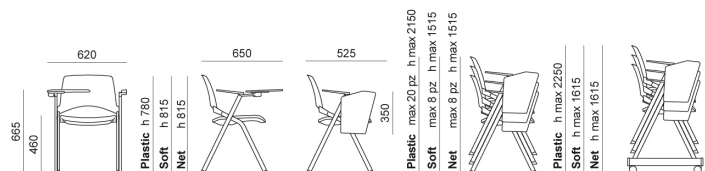

Black back laKendò with black mesh assembled

Grey back laKendò with grey mesh assembled

DIMENSIONS

laKENDÒ PLASTIC | SOFT | NET . Design Angelo Pinaffo

DIEMMEBI®

SEDIA CON SCRITTOIO | CHAIR WITH WRITING TABLET