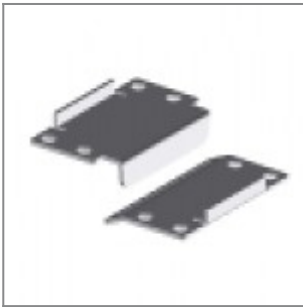

## ACCESSORIES

Black painted male and female linking device for laKendò chair with arms

laKendò black painted chair trolley with castors

Brown single felt mm12x30x4 for laKendò and Eclipse four legged frame glide