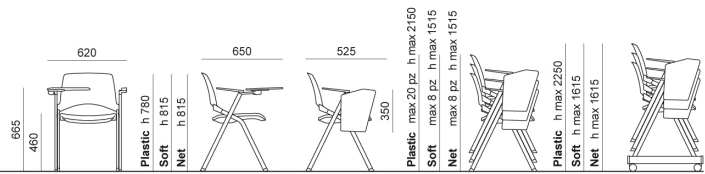

Black painted pin/support for laKendò writing tablet, right facing the chair

Black HPL writing tablet for left handed people (to be assembled only to the mechanism ZASN30A90)

Black painted spacer bar for laKendò chairs (screws not included)

## DIMENSIONS

laKENDÒ PLASTIC | SOFT | NET . Design Angelo Pinaffo

DIEMMEBI®

SEDIA CON SCRITTOIO | CHAIR WITH WRITING TABLET