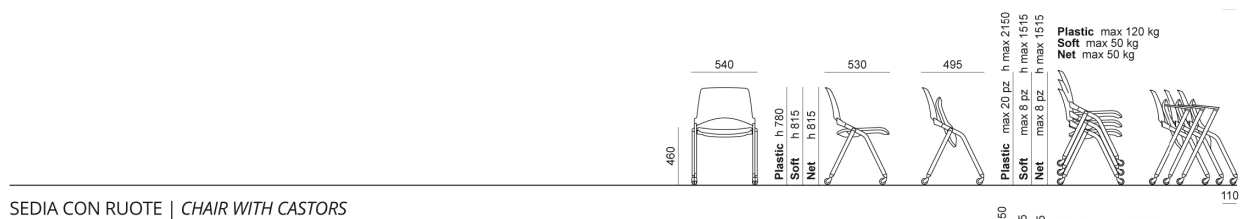

BACK

Jet Black - RAL 9005

Window Grey - RAL 7040

ACCESSORIES

Black painted male and female linking device for laKendò chair with arms

DIMENSIONS

laKENDÒ PLASTIC | SOFT | NET . Design Angelo Pinaffo

DIEMMEBI®