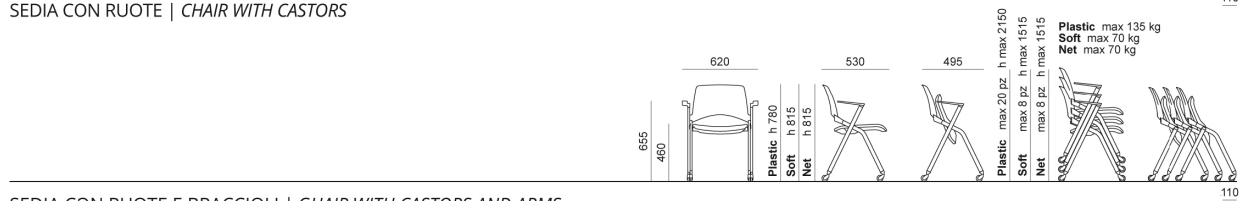

SEDIA CON RUOTE E BRACCIOLI | CHAIR WITH CASTORS AND ARMS