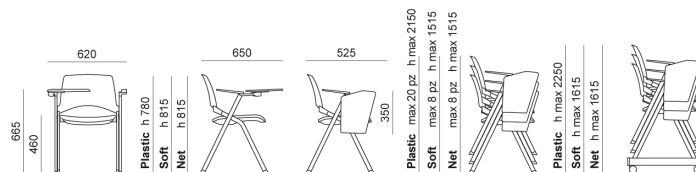

SEDIA CON SCRITTOIO | CHAIR WITH WRITING TABLET