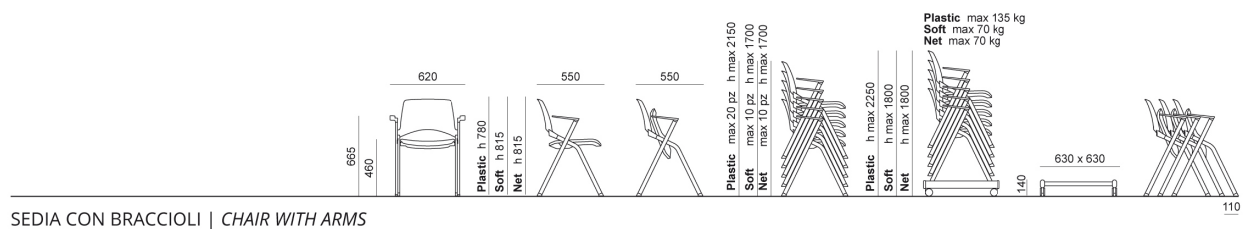

DIMENSIONS

laKENDÒ PLASTIC | SOFT | NET . Design Angelo Pinaffo

DIEMMEBI®

SEDIA CON BRACCIOLI | CHAIR WITH ARMS