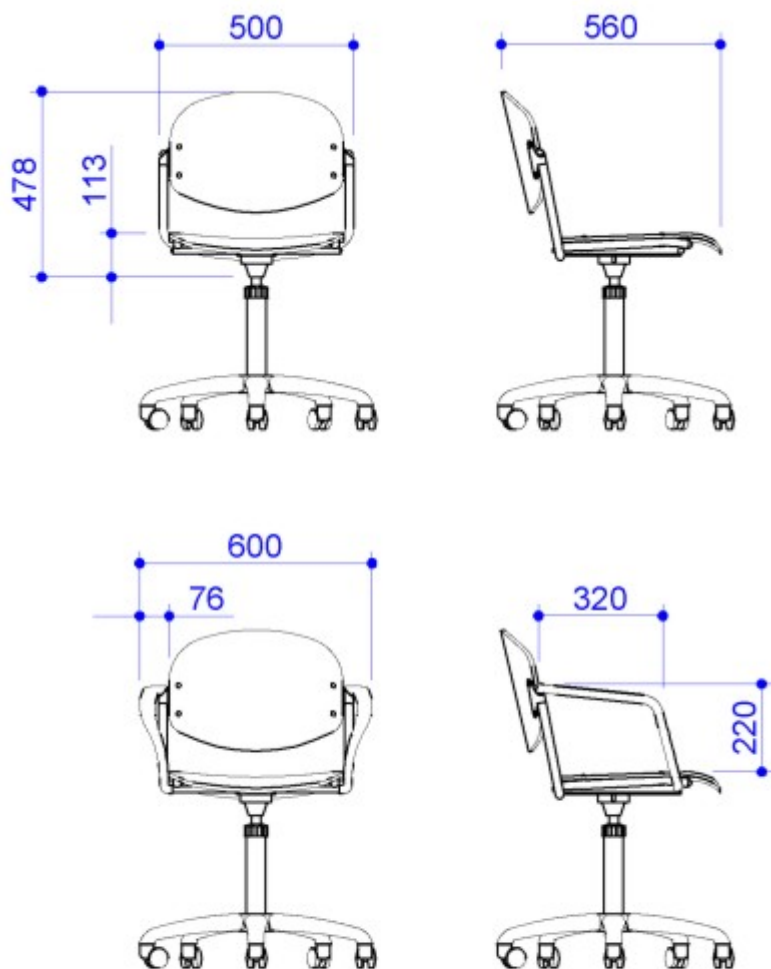

ACCESSORIES

Right polyurethane arm Alina, facing the chair

Left polyurethane arm Alina, facing the chair

DIMENSIONS

Le dimensioni sono espresse in millimetri (mm) e devono essere considerate esclusivamente ad uso informativo.

All dimensions are indicated in millimetres (mm) and they must be considered only as a product information.