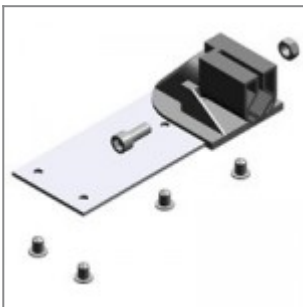

Short liking device for chair or 1 arm and writing tablet

Long liking device for 2 arms chair and writing tablet

Pair of polypropylene arm for Wendy/Scudo chair

Right polyurethane arm Wendy for writing tablet, facing the chair

Black metal basket

Right-hand antipanic joint for writing tablet modd. ZATV10P90, ZATV10L06

Left-hand antipanic joint for writing tablet modd. ZATV10P90, ZATV10L06

Left/Right-hand antipanic writing tablet in varnished beech, suitable with ZASN10P90, ZASN20P90

Left/Right-hand antipanic writing tablet in black ABS, suitable with ZASN10P90, ZASN20P90

Nylon joint with fixing metal plate for writing tablet modd. ZTF2635, ZTF2635DX, ZTP2635

Right-hand varnished beech wood writing tablet, suitable with joint cod.
ZST15M