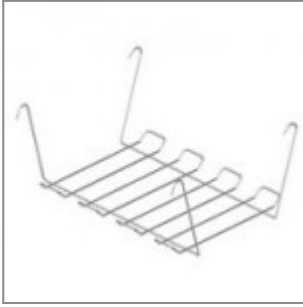

ACCESSORIES

Right polyurethane arm Alina, facing the chair

Left polyurethane arm Alina, facing the chair

Left polyurethane arm Alina for writing tablet, facing the chair

Service trolley for chairs, complete with castors

Short liking device for chair or 1 arm and writing tablet

Long liking device for 2 arms chair and writing tablet

Pair of polypropylene arm for Wendy/Scudo chair

Right polyurethane arm Wendy for writing tablet, facing the chair