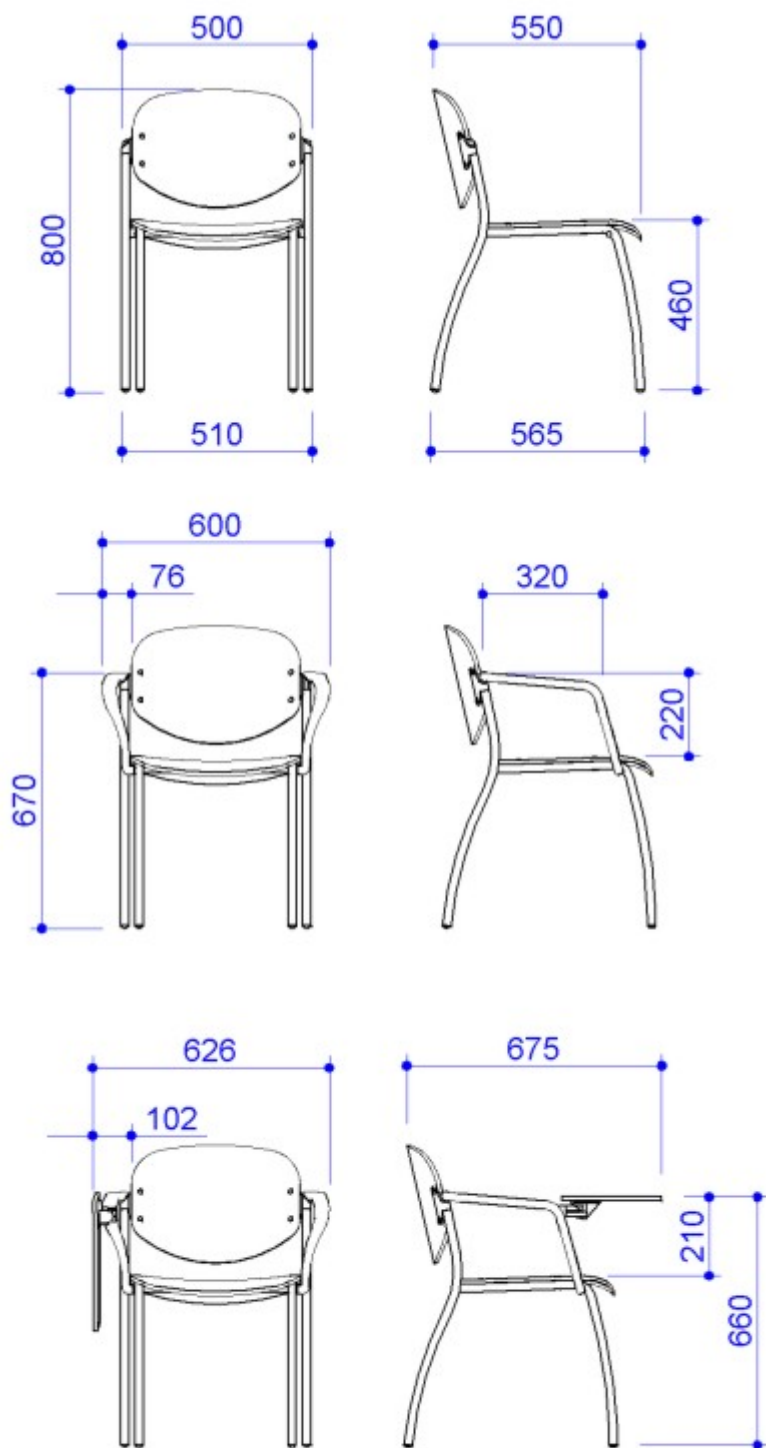

Left-hand varnished beech wood writing tablet, suitable with joint cod.
ZST15M

Black PS writing tablet, right-hand, suitable with joint cod. ZST15M

DIMENSIONS

Le dimensioni sono espresse in millimetri (mm) e devono essere considerate esclusivamente ad uso informativo.

All dimensions are indicated in millimetres (mm) and they must be considered only as a product information.