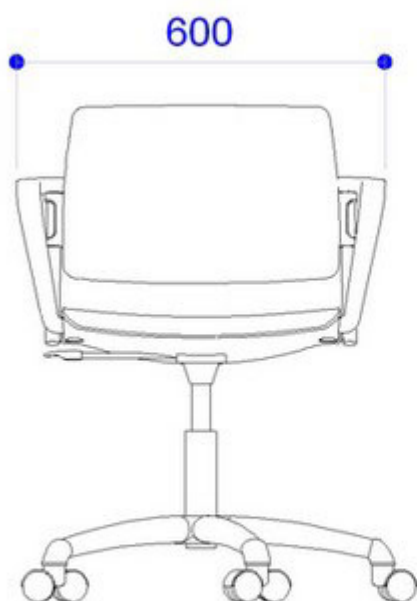

## ACCESSORIES

Right arm Trilogy, facing the chair, black polyurethane

Left arm Trilogy, facing the chair, black polyurethane

Black plastic pair of Multi arms

Grey plastic pair of Multi arms

White plastic pair of Multi arms

## DIMENSIONS

Le dimensioni indicate sono espresse in millimetri (mm) e devono essere considerate solo informative.

The dimensions are indicated in millimetres (mm) and they must be considered only as an informations.