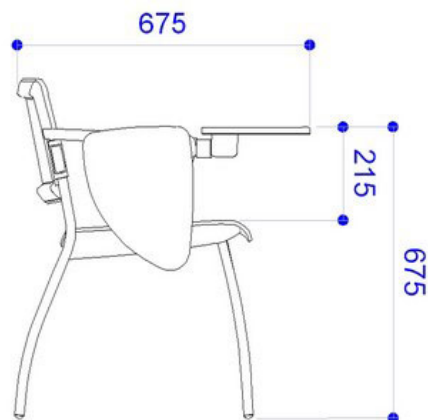

Left-hand varnished beech wood writing tablet, suitable with joint cod. ZST15M

Black PS writing tablet, right-hand, suitable with joint cod. ZST15M

Black zined screw M6 x 12

Right polyurethane arm Wendy for writing tablet, facing the chair

DIMENSIONS

Le dimensioni indicate sono espresse in millimetri (mm) e devono essere considerate solo informative.
The dimensions are indicated in millimetres (mm) and they must be considered only as an informations.