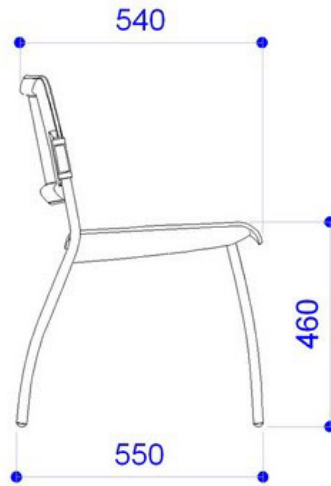

Left-hand varnished beech wood writing tablet, suitable with joint cod. ZST15M

Black PS writing tablet, right-hand, suitable with joint cod. ZST15M

Black zined screw M6 x 12

Right polyurethane arm Wendy for writing tablet, facing the chair

DIMENSIONS

Le dimensioni indicate sono espresse in millimetri (mm) e devono essere considerate solo informative.
The dimensions are indicated in millimetres (mm) and they must be considered only as an informations.