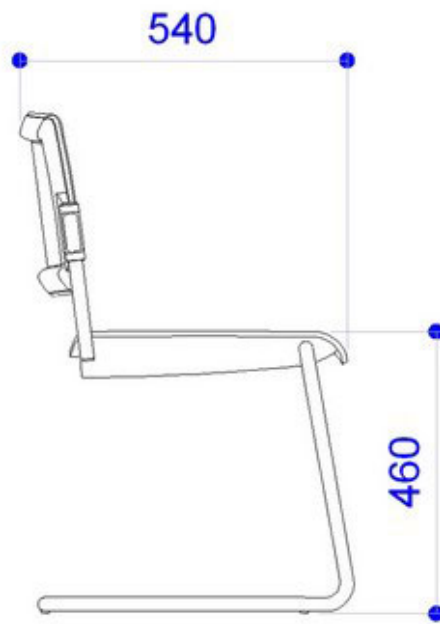

### SUPPORTS

Jet Black - RAL 9005

Signal White - RAL 9003

Window Grey - RAL 7040

## DIMENSIONS

Le dimensioni indicate sono espresse in millimetri (mm) e devono essere considerate solo informative.

The dimensions are indicated in millimetres (mm) and they must be considered only as an informations.