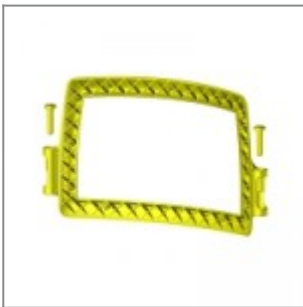

Gray polypropylene Trilogy back support