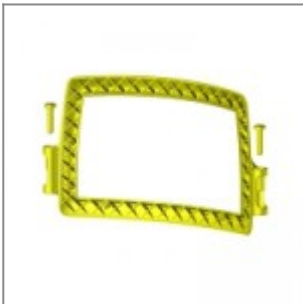

## ACCESSORIES

Zinc-coated screw M6 x 20

Right arm Trilogy, facing the chair, black polyurethane

Left arm Trilogy, facing the chair, black polyurethane

Gray polypropylene Trilogy seat cover

White polypropylene Trilogy seat cover

Gray polypropylene Trilogy back

White polypropylene Trilogy back

Gray PP Trilogy frame for back for mesh

Gray polypropylene Trilogy back support

White polypropylene Trilogy back support