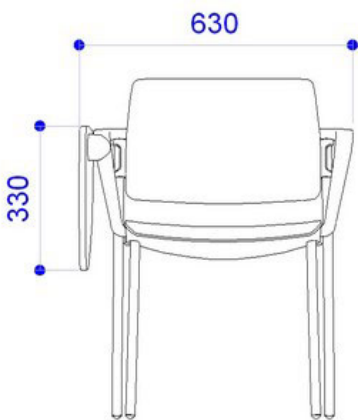

Zinc-coated screw M6 x 32 (for inner seat in wood)

Right polyurethane arm Wendy for writing tablet, facing the chair

DIMENSIONS

Le dimensioni indicate sono espresse in millimetri (mm) e devono essere considerate solo informative.
The dimensions are indicated in millimetres (mm) and they must be considered only as an informations.