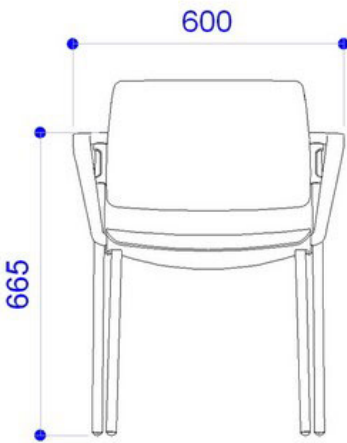

Zinc-coated screw M6 x 32 (for inner seat in wood)

Right polyurethane arm Wendy for writing tablet, facing the chair

DIMENSIONS

Le dimensioni indicate sono espresse in millimetri (mm) e devono essere considerate solo informative.
The dimensions are indicated in millimetres (mm) and they must be considered only as an informations.