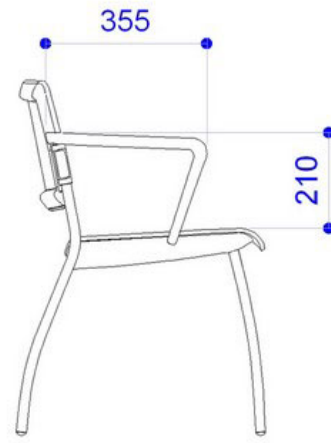

Zinc-coated screw M6 x 32 (for inner seat in wood)

Right polyurethane arm Wendy for writing tablet, facing the chair

DIMENSIONS

Le dimensioni indicate sono espresse in millimetri (mm) e devono essere considerate solo informative.
The dimensions are indicated in millimetres (mm) and they must be considered only as an informations.