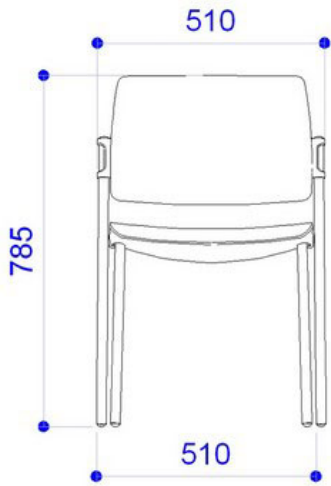

Zinc-coated screw M6 x 32 (for inner seat in wood)

Right polyurethane arm Wendy for writing tablet, facing the chair

DIMENSIONS

Le dimensioni indicate sono espresse in millimetri (mm) e devono essere considerate solo informative.
The dimensions are indicated in millimetres (mm) and they must be considered only as an informations.