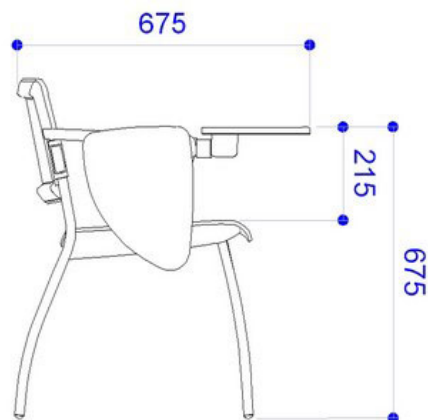

Left-hand varnished beech wood writing tablet, suitable with joint cod. ZST15M

Black PS writing tablet, right-hand, suitable with joint cod. ZST15M

Zinc-coated screw M6 x 20

Black zinc-coated screw M6 x 12

Zinc-coated screw M6 x 32 (for inner seat in wood)

Right polyurethane arm Wendy for writing tablet, facing the chair

DIMENSIONS

Le dimensioni indicate sono espresse in millimetri (mm) e devono essere considerate solo informative.
The dimensions are indicated in millimetres (mm) and they must be considered only as an informations.