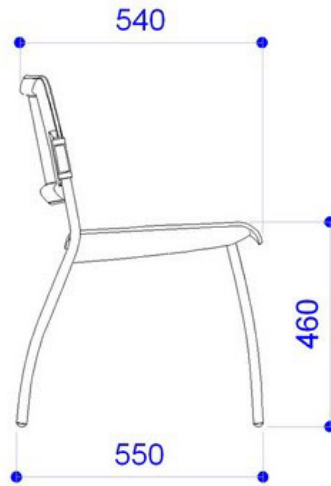

Left-hand varnished beech wood writing tablet, suitable with joint cod. ZST15M

Black PS writing tablet, right-hand, suitable with joint cod. ZST15M

Zinc-coated screw M6 x 20

Black zinc-coated screw M6 x 12

Zinc-coated screw M6 x 32 (for inner seat in wood)

Right polyurethane arm Wendy for writing tablet, facing the chair

DIMENSIONS

Le dimensioni indicate sono espresse in millimetri (mm) e devono essere considerate solo informative.
The dimensions are indicated in millimetres (mm) and they must be considered only as an informations.