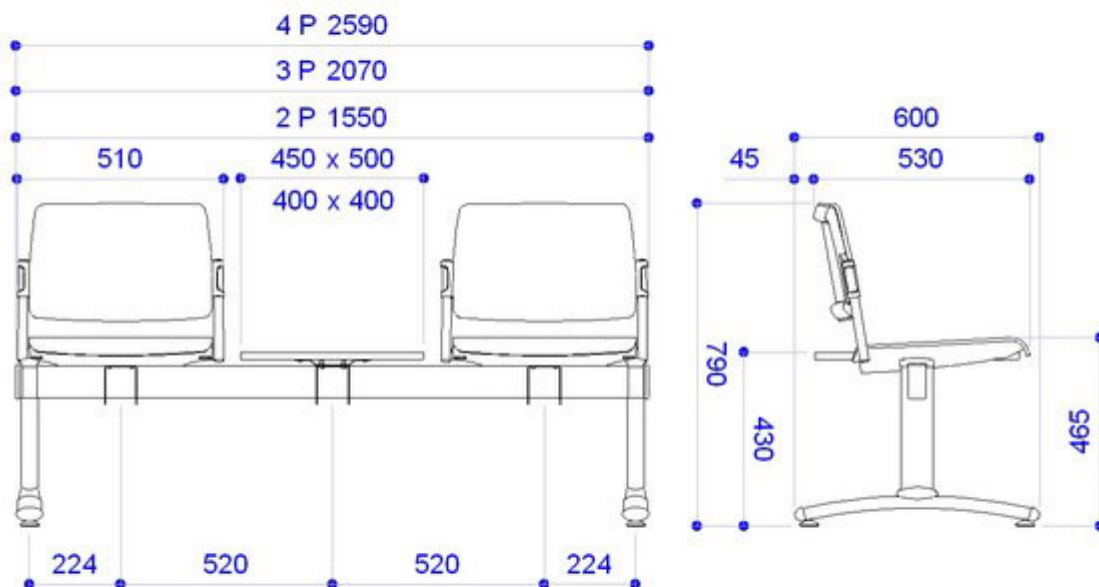

White plastic pair of Multi arms

Varnished beech wood table top 400 x 400 mm

## DIMENSIONS

Le dimensioni indicate sono espresse in millimetri (mm) e devono essere considerate solo informative.

The dimensions are indicated in millimetres (mm) and they must be considered only as an informations.

Le dimensioni indicate sono espresse in millimetri (mm) e devono essere considerate solo informative.

The dimensions are indicated in millimetres (mm) and they must be considered only as an informations.