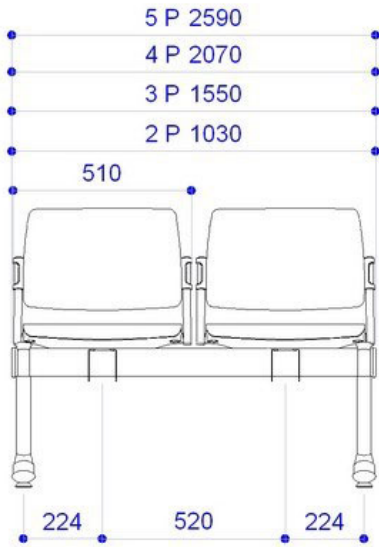

White plastic pair of Multi arms

Varnished beech wood table top 400 x 400 mm

## DIMENSIONS

Le dimensioni indicate sono espresse in millimetri (mm) e devono essere considerate solo informative.

The dimensions are indicated in millimetres (mm) and they must be considered only as an informations.

Le dimensioni indicate sono espresse in millimetri (mm) e devono essere considerate solo informative.

The dimensions are indicated in millimetres (mm) and they must be considered only as an informations.