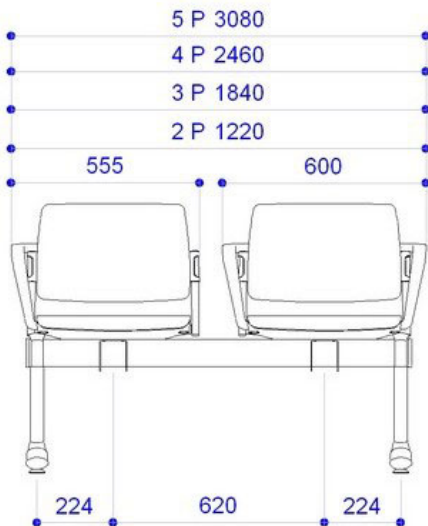

White plastic pair of Multi arms

Varnished beech wood table top 400 x 400 mm

## DIMENSIONS

Le dimensioni indicate sono espresse in millimetri (mm) e devono essere considerate solo informative.

The dimensions are indicated in millimetres (mm) and they must be considered only as an informations.

Le dimensioni indicate sono espresse in millimetri (mm) e devono essere considerate solo informative.

The dimensions are indicated in millimetres (mm) and they must be considered only as an informations.