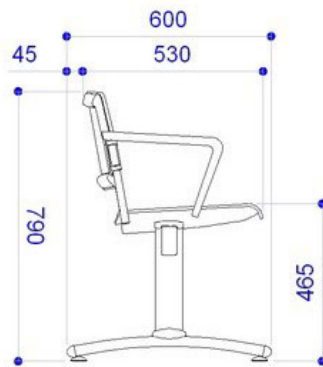

Left-hand varnished beech wood writing tablet, suitable with joint cod. ZST15M

Black PS writing tablet, right-hand, suitable with joint cod. ZST15M

Black plastic pair of Multi arms

Grey plastic pair of Multi arms

White plastic pair of Multi arms

Varnished beech wood table top 400 x 400 mm

## DIMENSIONS

Le dimensioni indicate sono espresse in millimetri (mm) e devono essere considerate solo informative.

The dimensions are indicated in millimetres (mm) and they must be considered only as an informations.

Le dimensioni indicate sono espresse in millimetri (mm) e devono essere considerate solo informative.

The dimensions are indicated in millimetres (mm) and they must be considered only as an informations.