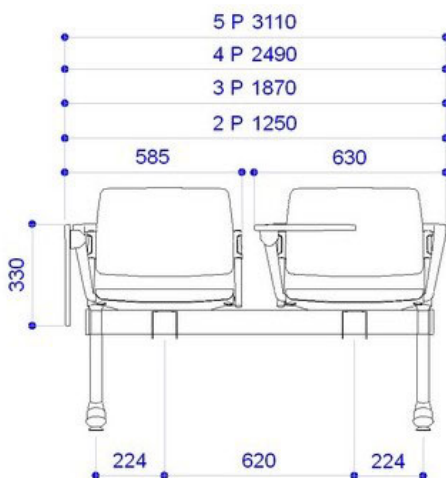

White plastic pair of Multi arms

Varnished beech wood table top 400 x 400 mm

## DIMENSIONS

Le dimensioni indicate sono espresse in millimetri (mm) e devono essere considerate solo informative.

The dimensions are indicated in millimetres (mm) and they must be considered only as an informations.