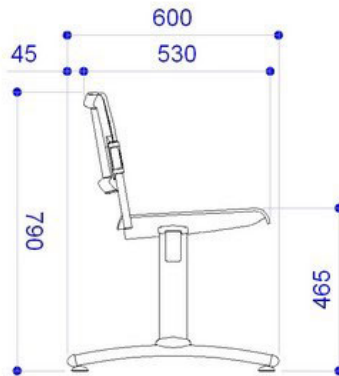

Left-hand varnished beech wood writing tablet, suitable with joint cod. ZST15M

Black PS writing tablet, right-hand, suitable with joint cod. ZST15M

Black plastic pair of Multi arms

Grey plastic pair of Multi arms

White plastic pair of Multi arms

Varnished beech wood table top 400 x 400 mm

## DIMENSIONS

Le dimensioni indicate sono espresse in millimetri (mm) e devono essere considerate solo informative.

The dimensions are indicated in millimetres (mm) and they must be considered only as an informations.

Le dimensioni indicate sono espresse in millimetri (mm) e devono essere considerate solo informative.

The dimensions are indicated in millimetres (mm) and they must be considered only as an informations.