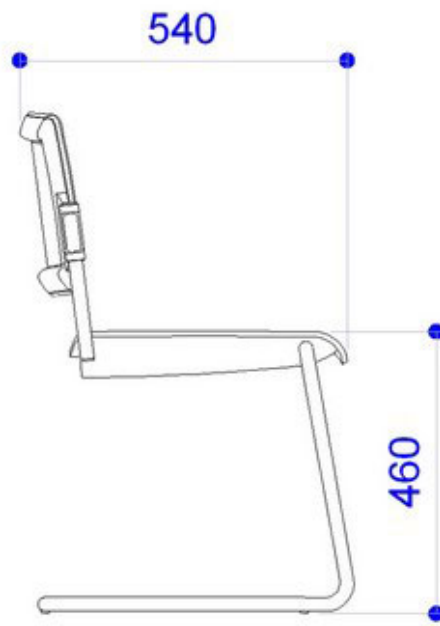

### SUPPORTS

Jet Black - RAL 9005

Signal White - RAL 9003

Window Grey - RAL 7040

## DIMENSIONS

Le dimensioni indicate sono espresse in millimetri (mm) e devono essere considerate solo informative.

The dimensions are indicated in millimetres (mm) and they must be considered only as an informations.