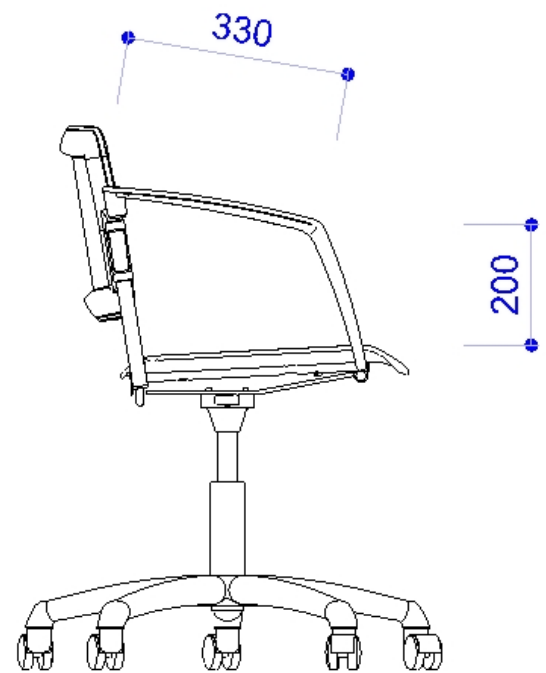

Window Grey - RAL 7040

SEAT

Window Grey - RAL 7040

Signal White - RAL 9003

Jet Black - RAL 9005

ACCESSORIES

Black plastic pair of Multi arms

Grey plastic pair of Multi arms

White plastic pair of Multi arms

DIMENSIONS

Le dimensioni indicate sono espresse in millimetri (mm) e devono essere considerate solo informative

The dimensions are indicated in millimetres (mm) and they must be considered only as an informations