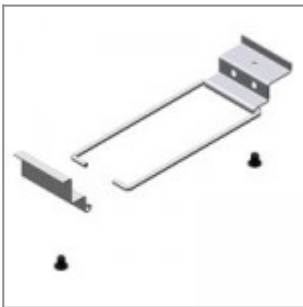

Signal White - RAL 9003

ACCESSORIES

Black spacer for chairs, accessories not included

Flou aluminium painted arm with ABS arm-rest for writing tablet, left facing the chair

Flou chromed arm with ABS arm-rest for writing tablet, left facing the chair

Aluminium painted arm Flou with ABS arm-rest

Flou black painted arm with ABS arm-rest for writing tablet, left facing the chair

Chrome arm Flou with ABS arm-rest

Black painted arm Flou with ABS arm-rest

Black painted metal trolley, complete of castors

Long metal linking device to link chairs Versa/Flou

Black metal basket for chair Versa/Flou

Right-hand antipanic joint for writing tablet modd. ZATV10P90, ZATV10L06

Left-hand antipanic joint for writing tablet modd. ZATV10P90, ZATV10L06

Black plastic spacer / linking device for four legged chairs (2 pcs per chair are needed)

Long metal linking device for four legged armchairs (to be assembled just with ZAAG10P90)

Plastic sliding cap glide for soft and rough surfaces (useful for Flou, laMia and Volée frames)