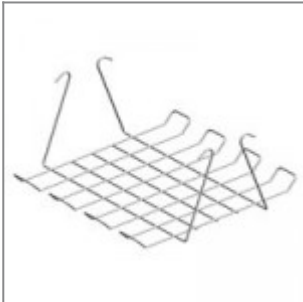

Signal White - RAL 9003

ACCESSORIES

Black spacer for chairs, accessories not included

Flou aluminium painted arm with ABS arm-rest for writing tablet, left facing the chair

Flou chromed arm with ABS arm-rest for writing tablet, left facing the chair

Aluminium painted arm Flou with ABS arm-rest

Flou black painted arm with ABS arm-rest for writing tablet, left facing the chair

Chrome arm Flou with ABS arm-rest

Black painted arm Flou with ABS arm-rest

Black painted metal trolley, complete of castors

Long metal linking device to link chairs Versa/Flou

Black metal basket for chair Versa/Flou

Right-hand antipanic joint for writing tablet modd. ZATV10P90, ZATV10L06

Left-hand antipanic joint for writing tablet modd. ZATV10P90, ZATV10L06

Black plastic spacer / linking device for four legged chairs (2 pcs per chair are needed)

Long metal linking device for four legged armchairs (to be assembled just with ZAAG10P90)

Plastic sliding cap glide for soft and rough surfaces (useful for Flou, laMia and Volée frames)