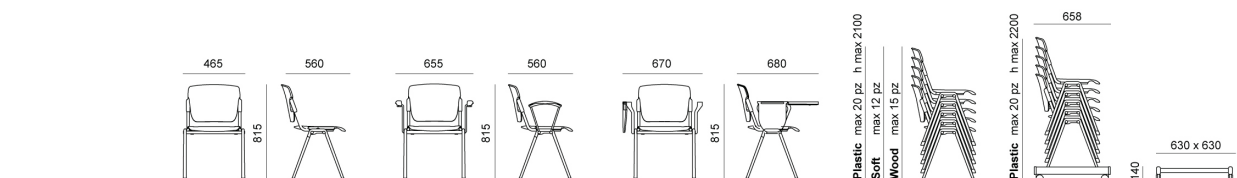

DIMENSIONS

FLOU PLASTIC | SOFT | WOOD . Design Diemmebi R&D

DIEMMEBI®

SEDIA CON E SENZA BRACCIOLI E SCRITTOIO | CHAIR WITH OR WITHOUT ARMS AND WRITING TABLET