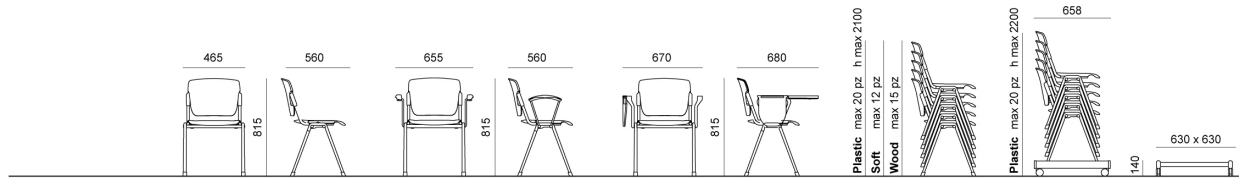

DIMENSIONS

FLOU PLASTIC | SOFT | WOOD . Design Diemmebi R&D

DIEMMEBI®

SEDIA CON E SENZA BRACCIOLI E SCRITTOIO | CHAIR WITH OR WITHOUT ARMS AND WRITING TABLET