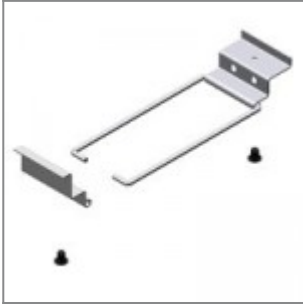

Aluminium painted arm Flou with ABS arm-rest

Flou black painted arm with ABS arm-rest for writing tablet, left facing the chair

Chrome arm Flou with ABS arm-rest

Black painted arm Flou with ABS arm-rest

Flou seat and back in blue PP colour

Flou seat and back in grey PP colour

Flou seat and back in pistachio PP colour

Flou seat and back in red PP colour

Black painted metal trolley, complete of castors

Long metal linking device to link chairs Versa/Flou