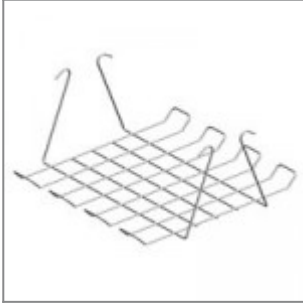

Flou seat and back in grey PP colour

Flou seat and back in pistachio PP colour

Flou seat and back in red PP colour

Black painted metal trolley, complete of castors

Long metal linking device to link chairs Versa/Flou