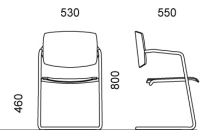

### ACCESSORIES

Alina back metal frame for mesh

Alina back metal frame with black mesh

Grey Ral 7040 polypropylene seat cover for cantilever version (do not use with WYSD10P90)

Black polypropylene seat cover for cantilever version (do not use with WYSD10P90)

## DIMENSIONS

**ALINA** SOFT | NET . Design Diemmebi R&D

**DIEMMEBI**<sup>®</sup>

SLITTA | CANTILEVER CHAIR