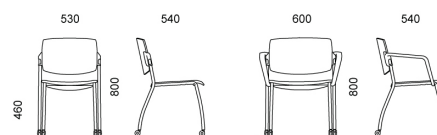

Right-hand varnished beech wood writing tablet, suitable with joint cod. ZST15M

Black PS writing tablet, right-hand, suitable with joint cod. ZST15M

DIMENSIONS

ALINA SOFT | NET . Design Diemmebi R&D

DIEMMEBI[®]