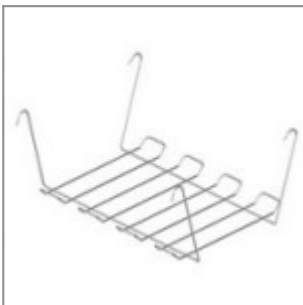

ALINA NET CASTORS CHAIR Design Diemmebi R&D

Family of chairs with epoxy-coated or chrome-plated metal frame.
Seat and back come in wood or to be upholstered. Available also with seat to be upholstered and mesh back.
Wide range of accessories available.
Ideal for waiting areas, conference rooms and also as a visitor chair.

ACCESSORIES

Right polyurethane arm Alina, facing the chair

Left polyurethane arm Alina, facing the chair

Left polyurethane arm Alina for writing tablet, facing the chair

Alina back metal frame with black mesh

Service trolley for chairs, complete with castors

Short liking device for chair or 1 arm and writing tablet

Long liking device for 2 arms chair and writing tablet

Black metal basket

Right-hand antipanic joint for writing tablet modd. ZATV10P90, ZATV10L06