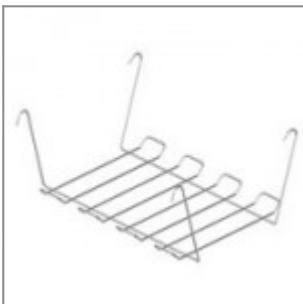

## ALINA SOFT CASTORS CHAIR Design Diemmebi R&D

Family of chairs with epoxy-coated or chrome-plated metal frame.  
Seat and back come in wood or to be upholstered. Available also with seat to be upholstered and mesh back.  
Wide range of accessories available.  
Ideal for waiting areas, conference rooms and also as a visitor chair.

### ACCESSORIES

Right polyurethane arm Alina, facing the chair

Left polyurethane arm Alina, facing the chair

Left polyurethane arm Alina for writing tablet, facing the chair

Service trolley for chairs, complete with castors

Short liking device for chair or 1 arm and writing tablet

Long liking device for 2 arms chair and writing tablet

Black metal basket

Right-hand antipanic joint for writing tablet modd. ZATV10P90, ZATV10L06