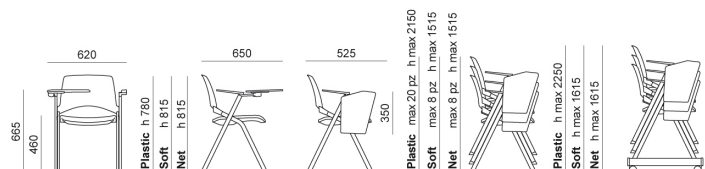

Black back laKendò with black mesh assembled

Grey back laKendò with grey mesh assembled

DIMENSIONS

laKENDÒ PLASTIC | SOFT | NET . Design Angelo Pinaffo

DIEMMEBI®

SEDIA CON SCRITTOIO | CHAIR WITH WRITING TABLET