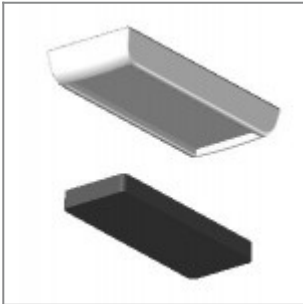

laFILÒ SOFT STOOL WITH ARMS Design Alberto Basaglia Natalia Rota Nodari

Family of chairs with epoxy-coated or chrome-plated metal frame. Injection moulded polypropylene seat and back with anti-UV treatment. Flame retardant version available. Both the back and the seat or the seat only can be padded. Also available with armrests and various accessories. Ideal for public areas in general in the skid base version. Four legs version suitable for home environments.

Pantone - 375C

ACCESSORIES

Short linking device w/handle, for Ø11 rod tube chair frames without arms

Long linking device w/handle, for Ø11 rod tube chair frames with arms and writing tablet

Plastic sliding cap glide for soft and rough surfaces suitable for rod tube frames glides

Plastic cap with felt sticker for delicate floor coverings suitable for rod tube frames glides

DIMENSIONS

laFILÒ PLASTIC | SOFT . Design Basaglia + Rota Nodari

DIEMMEBI[®]

SGABELLO | STOOL