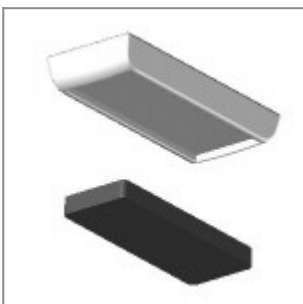

Pantone - 375C

ACCESSORIES

Black painted chair trolley for skid chairs

Long linking device w/handle, for Ø11 rod tube chair frames with arms and writing tablet

Chrome metal basket for laFilò skid frames

Black HPL laFilò writing tablet, removable from the arm, right facing the chair (suitable for joint FOSN10A90)

White HPL laFilò writing tablet, removable from the arm, right facing the chair (suitable for joint FOSN10A90)

Black painted spacer bar for laFilò chairs (screws not included)

Plastic sliding cap glide for soft and rough surfaces suitable for rod tube frames glides