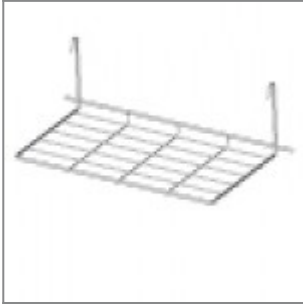

Pantone - 375C

ACCESSORIES

Black painted chair trolley for skid chairs

Long linking device w/handle, for Ø11 rod tube chair frames with arms and writing tablet

Chrome metal basket for laFilò skid frames

Black HPL laFilò writing tablet, removable from the arm, right facing the chair (suitable for joint FOSN10A90)

White HPL laFilò writing tablet, removable from the arm, right facing the chair (suitable for joint FOSN10A90)

Black painted spacer bar for laFilò chairs (screws not included)

Plastic sliding cap glide for soft and rough surfaces suitable for rod tube frames glides