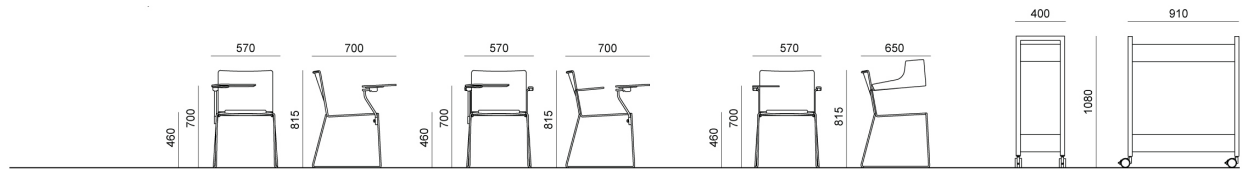

DIMENSIONS

laFILÒ PLASTIC | SOFT . Design Basaglia + Rota Nodari

DIEMMEBI®

SEDIA CON SCRITTOIO + CARRELLO PORTA TAVOLETTE | CHAIR WITH REMOVABLE WRITING TABLET + TROLLEY FOR WRITING TABLETS