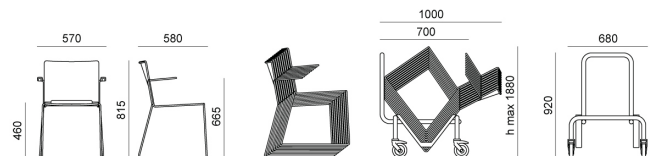

Black painted chair trolley for skid chairs

Short linking device w/handle, for Ø11 rod tube chair frames without arms

Long linking device w/handle, for Ø11 rod tube chair frames with arms and writing tablet

Chrome metal basket for laFilò skid frames

Black painted spacer bar for laFilò chairs (screws not included)

Plastic sliding cap glide for soft and rough surfaces suitable for rod tube frames glides

Plastic cap with felt sticker for delicate floor coverings suitable for rod tube frames glides

## DIMENSIONS

laFILÒ PLASTIC | SOFT . Design Basaglia + Rota Nodari

DIEMMEBI®

SEDIA CON BRACCIOLI | CHAIR WITH ARMS