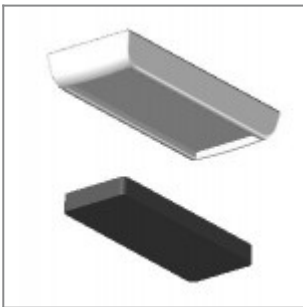

laFILÒ PLASTIC STOOL WITH ARMS Design Alberto Basaglia Natalia Rota Nodari

Family of chairs with epoxy-coated or chrome-plated metal frame. Injection moulded polypropylene seat and back with anti-UV treatment. Flame retardant version available. Both the back and the seat or the seat only can be padded. Also available with armrests and various accessories. Ideal for public areas in general in the skid base version. Four legs version suitable for home environments.

Pantone - 375C

ACCESSORIES

Brown single felt mm12x30x4 for laKendò and Eclipse four legged frame glide

Short linking device w/handle, for Ø11 rod tube chair frames without arms

Long linking device w/handle, for Ø11 rod tube chair frames with arms and writing tablet

Plastic sliding cap glide for soft and rough surfaces suitable for rod tube frames glides

Plastic cap with felt sticker for delicate floor coverings suitable for rod tube frames glides

DIMENSIONS

laFILÒ PLASTIC | SOFT . Design Basaglia + Rota Nodari