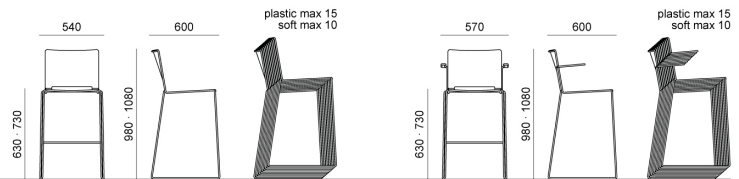

Plastic sliding cap glide for soft and rough surfaces suitable for rod tube frames glides

Plastic cap with felt sticker for delicate floor coverings suitable for rod tube frames glides

DIMENSIONS

laFILÒ PLASTIC | SOFT . Design Basaglia + Rota Nodari

DIEMMEBI®

SGABELLO | STOOL