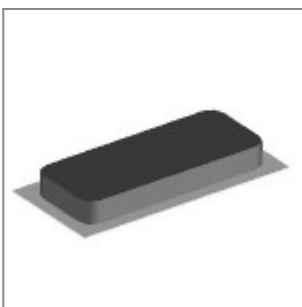

laFILÒ PLASTIC STOOL WITH ARMS Design Alberto Basaglia Natalia Rota Nodari

Family of chairs with epoxy-coated or chrome-plated metal frame. Injection moulded polypropylene seat and back with anti-UV treatment. Flame retardant version available. Both the back and the seat or the seat only can be padded. Also available with armrests and various accessories. Ideal for public areas in general in the skid base version. Four legs version suitable for home environments.

Pantone - 375C

ARMREST

Signal White - RAL 9003

Jet Black - RAL 9005

Cobalt Blue - RAL 5013

Window Grey - RAL 7040

Carmine Red - RAL 3002

Pantone - Sand

Pantone - 375C

ACCESSORIES

Brown single felt mm12x30x4 for laKendò and Eclipse four legged frame glide

Short linking device w/handle, for Ø11 rod tube chair frames without arms

Long linking device w/handle, for Ø11 rod tube chair frames with arms and writing tablet

Plastic sliding cap glide for soft and rough surfaces suitable for rod tube frames glides

Plastic cap with felt sticker for delicate floor coverings suitable for rod tube frames glides

DIMENSIONS

laFILÒ PLASTIC | SOFT . Design Basaglia + Rota Nodari