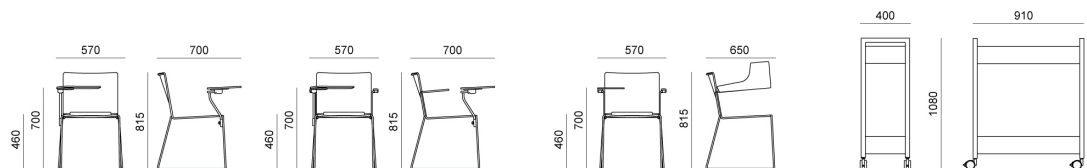

Black painted trolley for writing tablets. Capacity of 60 pcs for type FOTV10PXX/FOTV20PXX; 30 pcs type ZATV30P90/ZATV40P90

Brown single felt mm12x30x4 for laKendò and Eclipse four legged frame glide

## DIMENSIONS

**laFILO** PLASTIC | SOFT . Design Basaglia + Rota Nodari

**DIEMMEBI**

SEDIA CON SCRITTOIO + CARRELLO PORTA TAVOLETTE | CHAIR WITH REMOVABLE WRITING TABLET + TROLLEY FOR WRITING TABLETS