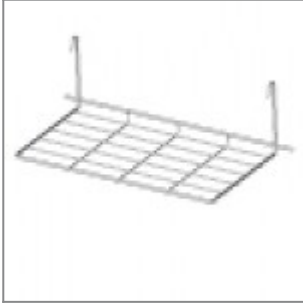

## ACCESSORIES

Black painted chair trolley for skid chairs

Short linking device w/handle, for Ø11 rod tube chair frames without arms

Long linking device w/handle, for Ø11 rod tube chair frames with arms and writing tablet

Chrome metal basket for laFilò skid frames

Black HPL laFilò writing tablet, removable from the arm, right facing the chair (suitable for joint FOSN10A90)

White HPL laFilò writing tablet, removable from the arm, right facing the chair (suitable for joint FOSN10A90)