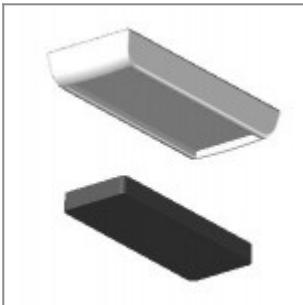

White Ral 9003 la Filò seat and back polypropylene UV resistant 300 KLangley

Black painted chair trolley for skid chairs

Brown single felt mm12x30x4 for laKendò and Eclipse four legged frame glide

Short linking device w/handle, for Ø11 rod tube chair frames without arms

Long linking device w/handle, for Ø11 rod tube chair frames with arms and writing tablet

Chrome metal basket for laFilò skid frames

Black painted spacer bar for laFilò chairs (screws not included)

Plastic sliding cap glide for soft and rough surfaces suitable for rod tube frames glides

Plastic cap with felt sticker for delicate floor coverings suitable for rod tube frames glides

DIMENSIONS

SEDIA | CHAIR