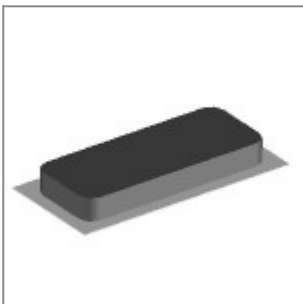

laFILÒ PLASTIC CHAIR Design Alberto Basaglia Natalia Rota Nodari

Family of chairs with epoxy-coated or chrome-plated metal frame. Injection moulded polypropylene seat and back with anti-UV treatment. Flame retardant version available. Both the back and the seat or the seat only can be padded. Also available with armrests and various accessories. Ideal for public areas in general in the skid base version. Four legs version suitable for home environments.

Green Pantone 375C la Filò seat and back polypropylene UV-resistant 300 KLangley

Grey Ral 7040 la Filò seat and back polypropylene UV-resistant 300 KLangley

Sand la Filò seat and back polypropylene UV-resistant 300 KLangley

White Ral 9003 la Filò seat and back polypropylene UV resistant 300 KLangley

Black painted chair trolley for skid chairs

Brown single felt mm12x30x4 for laKendò and Eclipse four legged frame glide

Short linking device w/handle, for Ø11 rod tube chair frames without arms