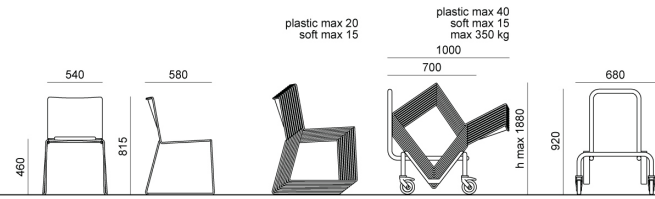

SEDIA | CHAIR