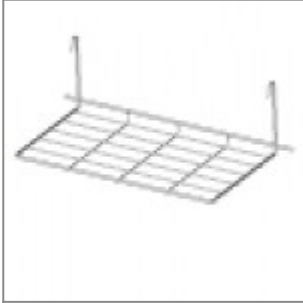

White Ral 9003 la Filò seat and back polypropylene UV resistant 300 KLangley

Black painted chair trolley for skid chairs

Brown single felt mm12x30x4 for laKendò and Eclipse four legged frame glide

Short linking device w/handle, for Ø11 rod tube chair frames without arms

Long linking device w/handle, for Ø11 rod tube chair frames with arms and writing tablet

Chrome metal basket for laFilò skid frames

Black painted spacer bar for laFilò chairs (screws not included)

Plastic sliding cap glide for soft and rough surfaces suitable for rod tube frames glides