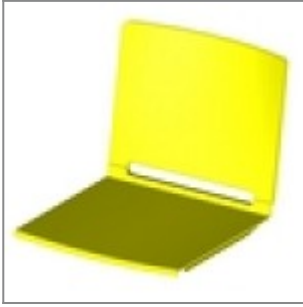

Grey Ral 7040 la Filò seat and back polypropylene UV-resistant 300 KLangley